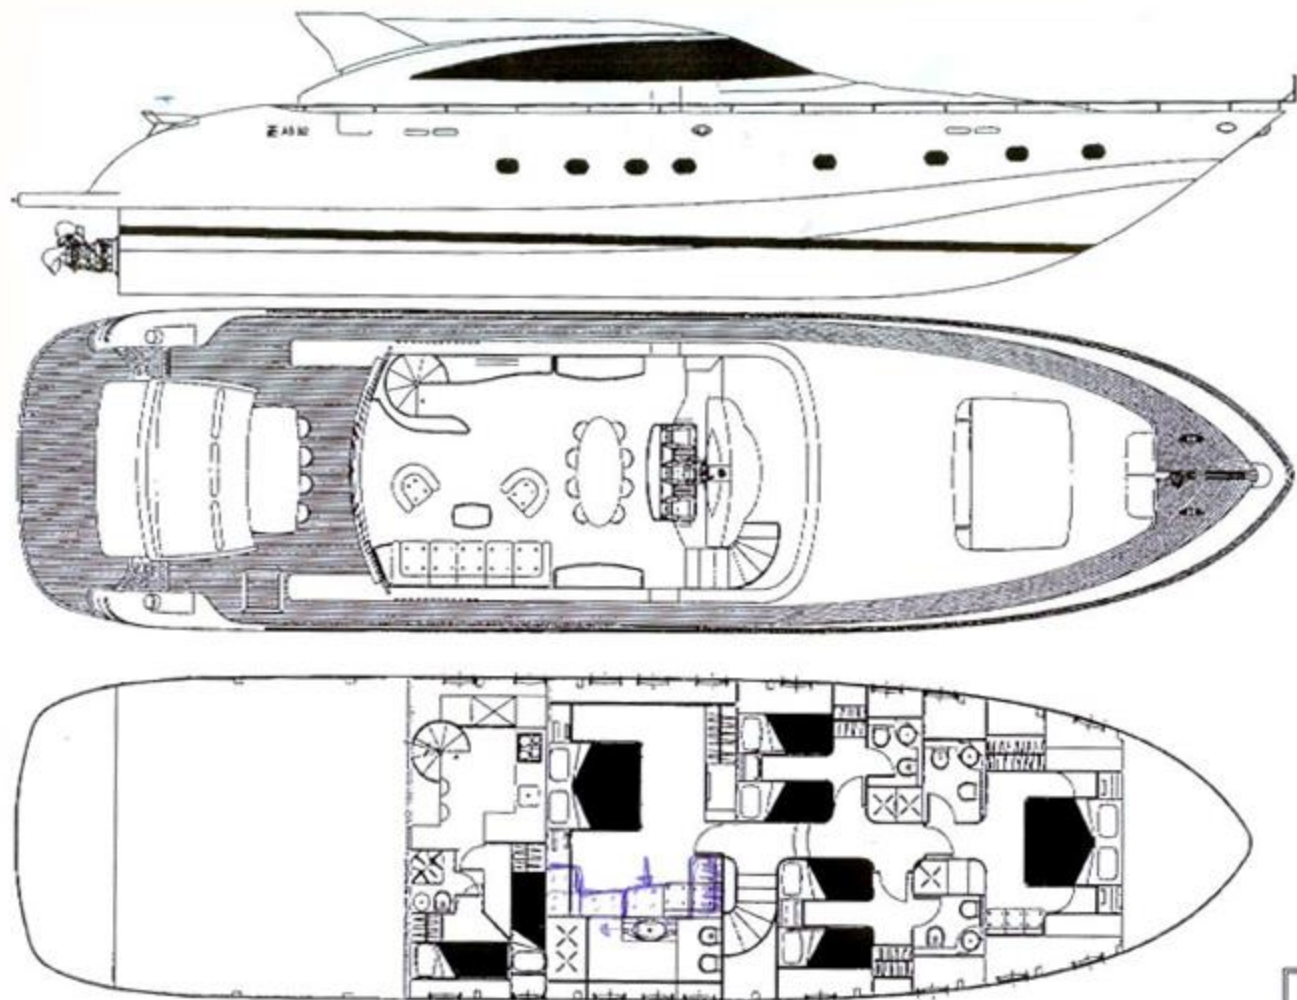

AB YACHTS FERN GROUP		
Via SORDALE 16-34130 SORDALE (UD) - Tel: +39 0432 831887 - Fax: +39 0432 133397 www.abboats.com - info@abboats.com		
48 30 PIANO GENERALE		
SCALE 1/20	DESSINATA DA	FILE 10 (24130) 1/20
DATA 05/2012	DATA	PRODOTTORE